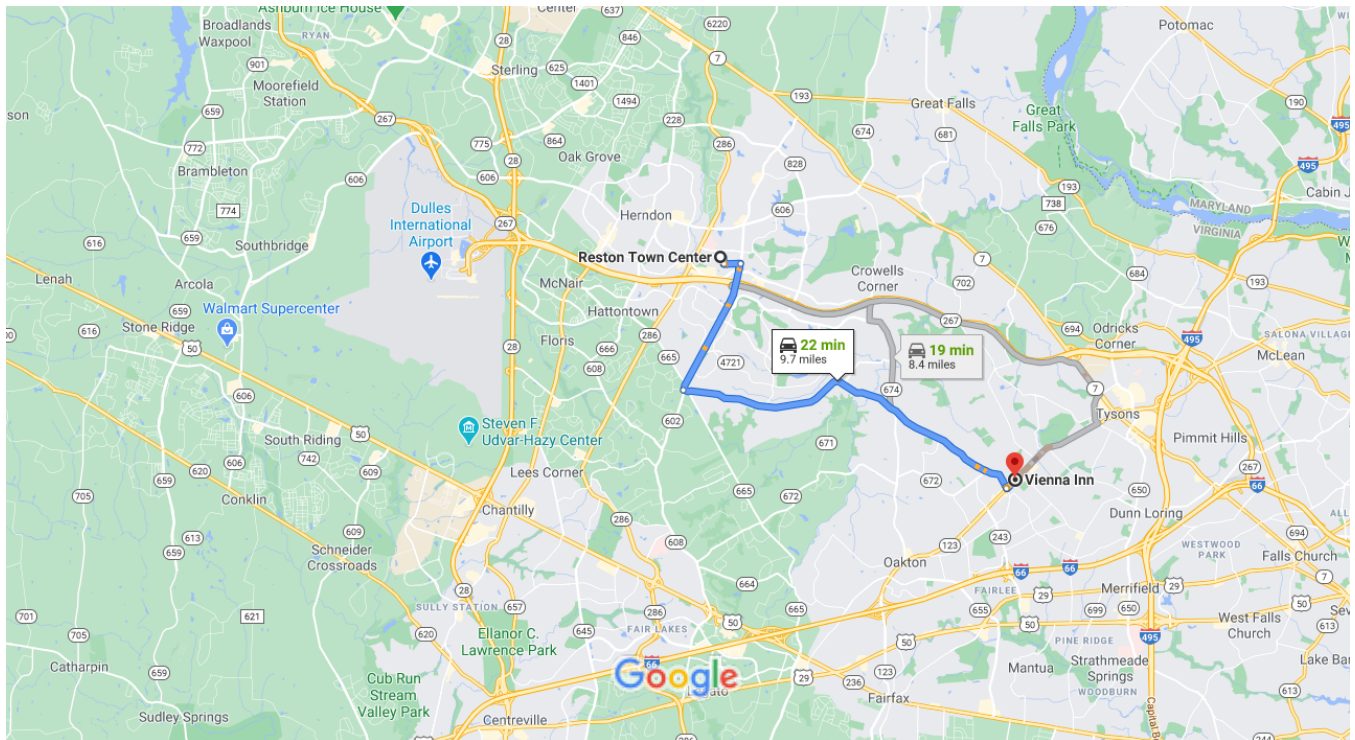

Reston Town Center to Vienna Inn

Drive 9.7 miles, 22 min

Map data ©2021 2 mi

Reston Town Center

11900 Market St, Reston, VA 20190

- ↑ 1. Head east on Market St toward Explorer St
115 ft
- ↘ 2. Turn right onto Explorer St
0.1 mi
- ↙ 3. Turn left onto Bluemont Way
0.3 mi
- ↘ 4. Turn right onto State Rte 602/Reston Pkwy
2.5 mi
- ↙ 5. Turn left onto VA-665/Lawyers Rd
6.6 mi
[Continue to follow Lawyers Rd](#)
- ↙ 6. Turn left onto Maple Ave W
0.2 mi
[Pass by Mattress Firm Vienna \(on the right\)](#)
[Destination will be on the left](#)

Vienna Inn

120 Maple Ave E, Vienna, VA 22180

These directions are for planning purposes only. You may find that construction projects, traffic, weather, or other events may cause conditions to differ from the map results, and you should plan your route accordingly. You must obey all signs or notices regarding your route.